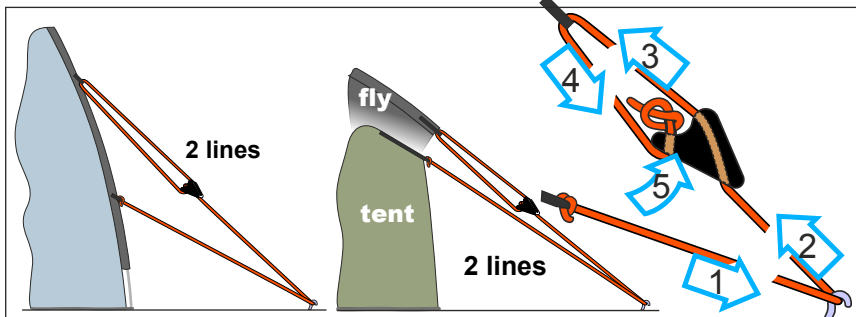

Line-Lok® instructions for CL260 & CL266

The world's best guy runner. Locks lines securely. Will not slip.

<p>2 - 5 mm (t/YR - e/QV)</p>	<p>°F °C</p> <p>+100 +40</p> <p>-40 -40</p>	<p>1 - 2.5 mm (e/YR - e/EM)</p>	<p>Alternative rig</p>
<p>2gm. 0.07oz.</p>	<p>CL260</p>	<p>0.74gm. 0.03oz.</p>	<p>CL266</p>