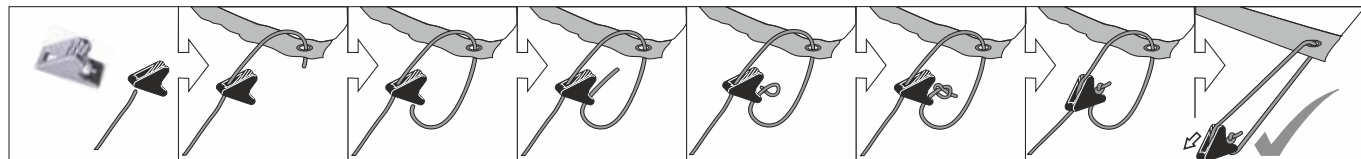

Line-Lok® instructions for CL260 & CL266

The world's best guy runner. Locks lines securely. Will not slip.

<p>2 - 5 mm (t/YR - e/QV)</p>	<p>°F °C</p> <p>+100 +40</p> <p>-40 -40</p>	<p>1 - 2.5 mm (e/YR - e/EM)</p>	<p>Alternative rig</p>
<p>2gm. 0.07oz.</p>	<p>CL260</p>	<p>0.74gm. 0.03oz.</p>	<p>CL266</p>