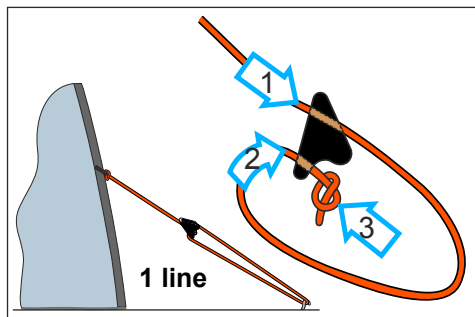

Line-Lok® instructions for CL260 & CL266

The world's best guy runner. Locks lines securely. Will not slip.

<p>2 - 5 mm (t/YR - e/QV)</p>	<p>°F °C</p> <p>+100 +40</p> <p>-40 -40</p>	<p>1 - 2.5 mm (e/YR - e/EM)</p>	<p>Alternative rig</p>
<p>2gm. 0.07oz.</p>	<p>CL260</p>	<p>0.74gm. 0.03oz.</p>	<p>CL266</p>