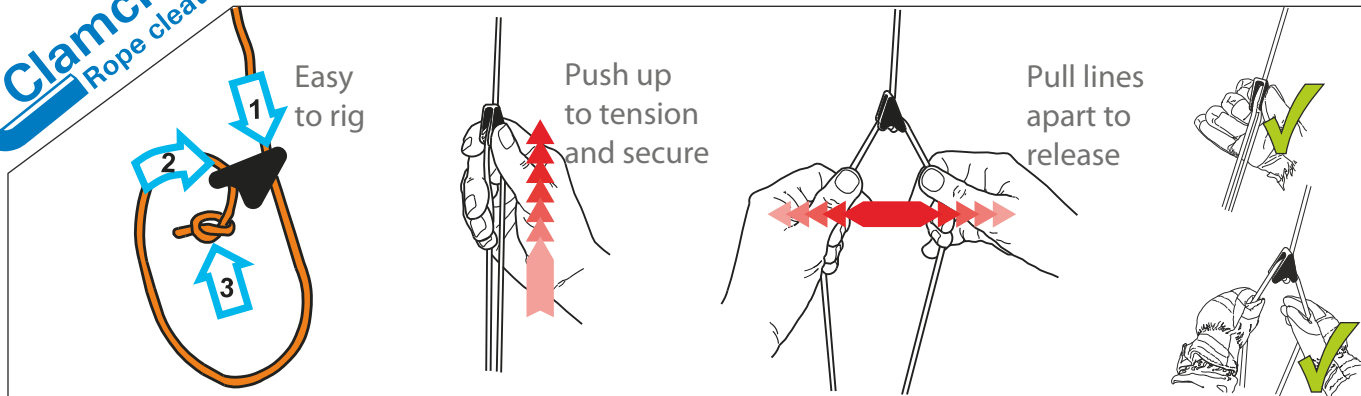

Line-Lok® instructions for CL260 & CL266

The world's best guy runner. Locks lines securely. Will not slip.

<p>2 - 5 mm (t/YR - e/QV)</p>	<p>°F °C</p> <p>+100 +40</p> <p>-40 -40</p>	<p>1 - 2.5 mm (e/YR - e/EM)</p>	<p>Alternative rig</p>
<p>2gm. 0.07oz.</p>	<p>CL260</p>	<p>0.74gm. 0.03oz.</p>	<p>CL266</p>